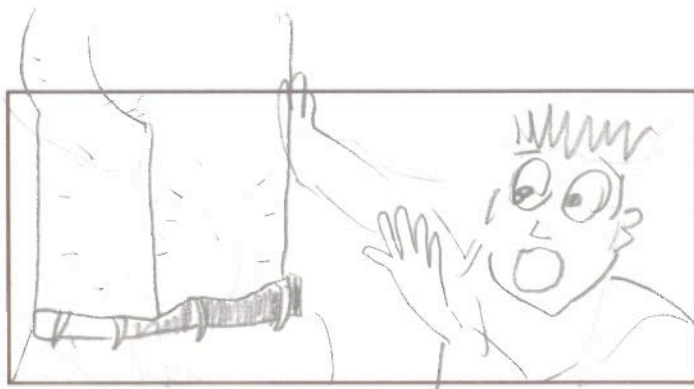

Shaky camera w/ video interface. Cheerleader is thrown into Air

RT stands & looks at something amazing

Coach fans car and stares at Jenny.
*Also could be

Mik watches, excited & licks lips. RT out of focus behind is looking away.
• Jacks in back pointing & laughing.

WS of RJ & Mokes & Jenny. FROM Lilly POV. (Reveal of Max) Lilly points.

Lilly yells a warning to RJ

RJ puzzled by Lilly. turns from Jenny

Birds eye of Max creeping UP.

Low Angle RJ looking down at Max. clouds overtake sky.